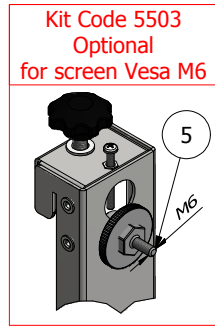

Adjustments

Quick mounting

- Screen Array Configuration : 3x2
- Orientation :..... Landscape
- Adjustments (Y) :..... Micro-Adjustments 10mm.
- Adjustments (Y1) :..... Micro-Adjustments 15mm.
- Adjustments (X) :..... Adjustments +/- 143mm.
- Adjustments (Z) :..... Adjustments +/- 7mm.
- Mounting Pattern :..... Vesa 400x400mm./600x400mm.
- Typical Screen Sizes :..... 55"
- Weight Capacity :..... 50 Kg to Screen
- Galvanized steel shets

POS.	PART N	DESCRIPTION	QTY
1	5421	OMEGA L=1715	4
2	5404	OMEGA JUNCTION	2
3	5431	VERTICAL ANGULAR	2
4	5408	SCREEN BRACKET	6
5	5503	VESA KIT M6 PINS (OPTIONAL)	1
6	SCREEN	SCREEN 55" VESA 400x400 / 600x400	6
7			
8			