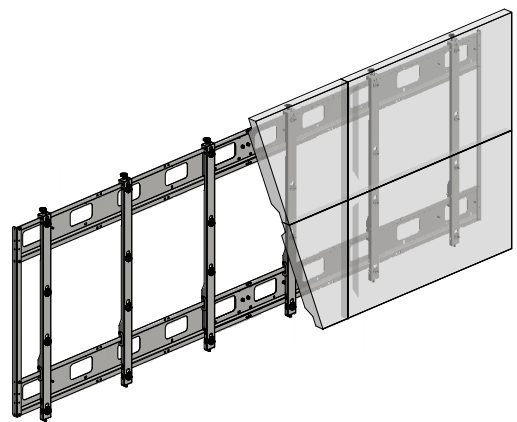

Adjustments

Quick mounting

- Screen Array Configuration : 3x2
- Orientation :..... Landscape
- Adjustments (Y) :..... Micro-Adjustments 10mm.
- Adjustments (Y1) :..... Micro-Adjustments 15mm.
- Adjustments (X) :..... Adjustments +/- 143mm.
- Adjustments (Z) :..... Adjustments +/- 7mm.
- Mounting Pattern :..... Vesa 400x400mm./600x400mm.
- Typical Screen Sizes :..... 55"
- Weight Capacity :..... 50 Kg to Screen
- Galvanized steel shets

POS.	PART N	DESCRIPTION	QTY
1	5421	OMEGA L=1715	4
2	5404	OMEGA JUNCTION	2
3	5431	VERTICAL ANGULAR	2
4	5408	SCREEN BRACKET	6
5	5503	VESA KIT M6 PINS (OPTIONAL)	1
6	SCREEN	SCREEN 55" VESA 400x400 / 600x400	6
7			
8			